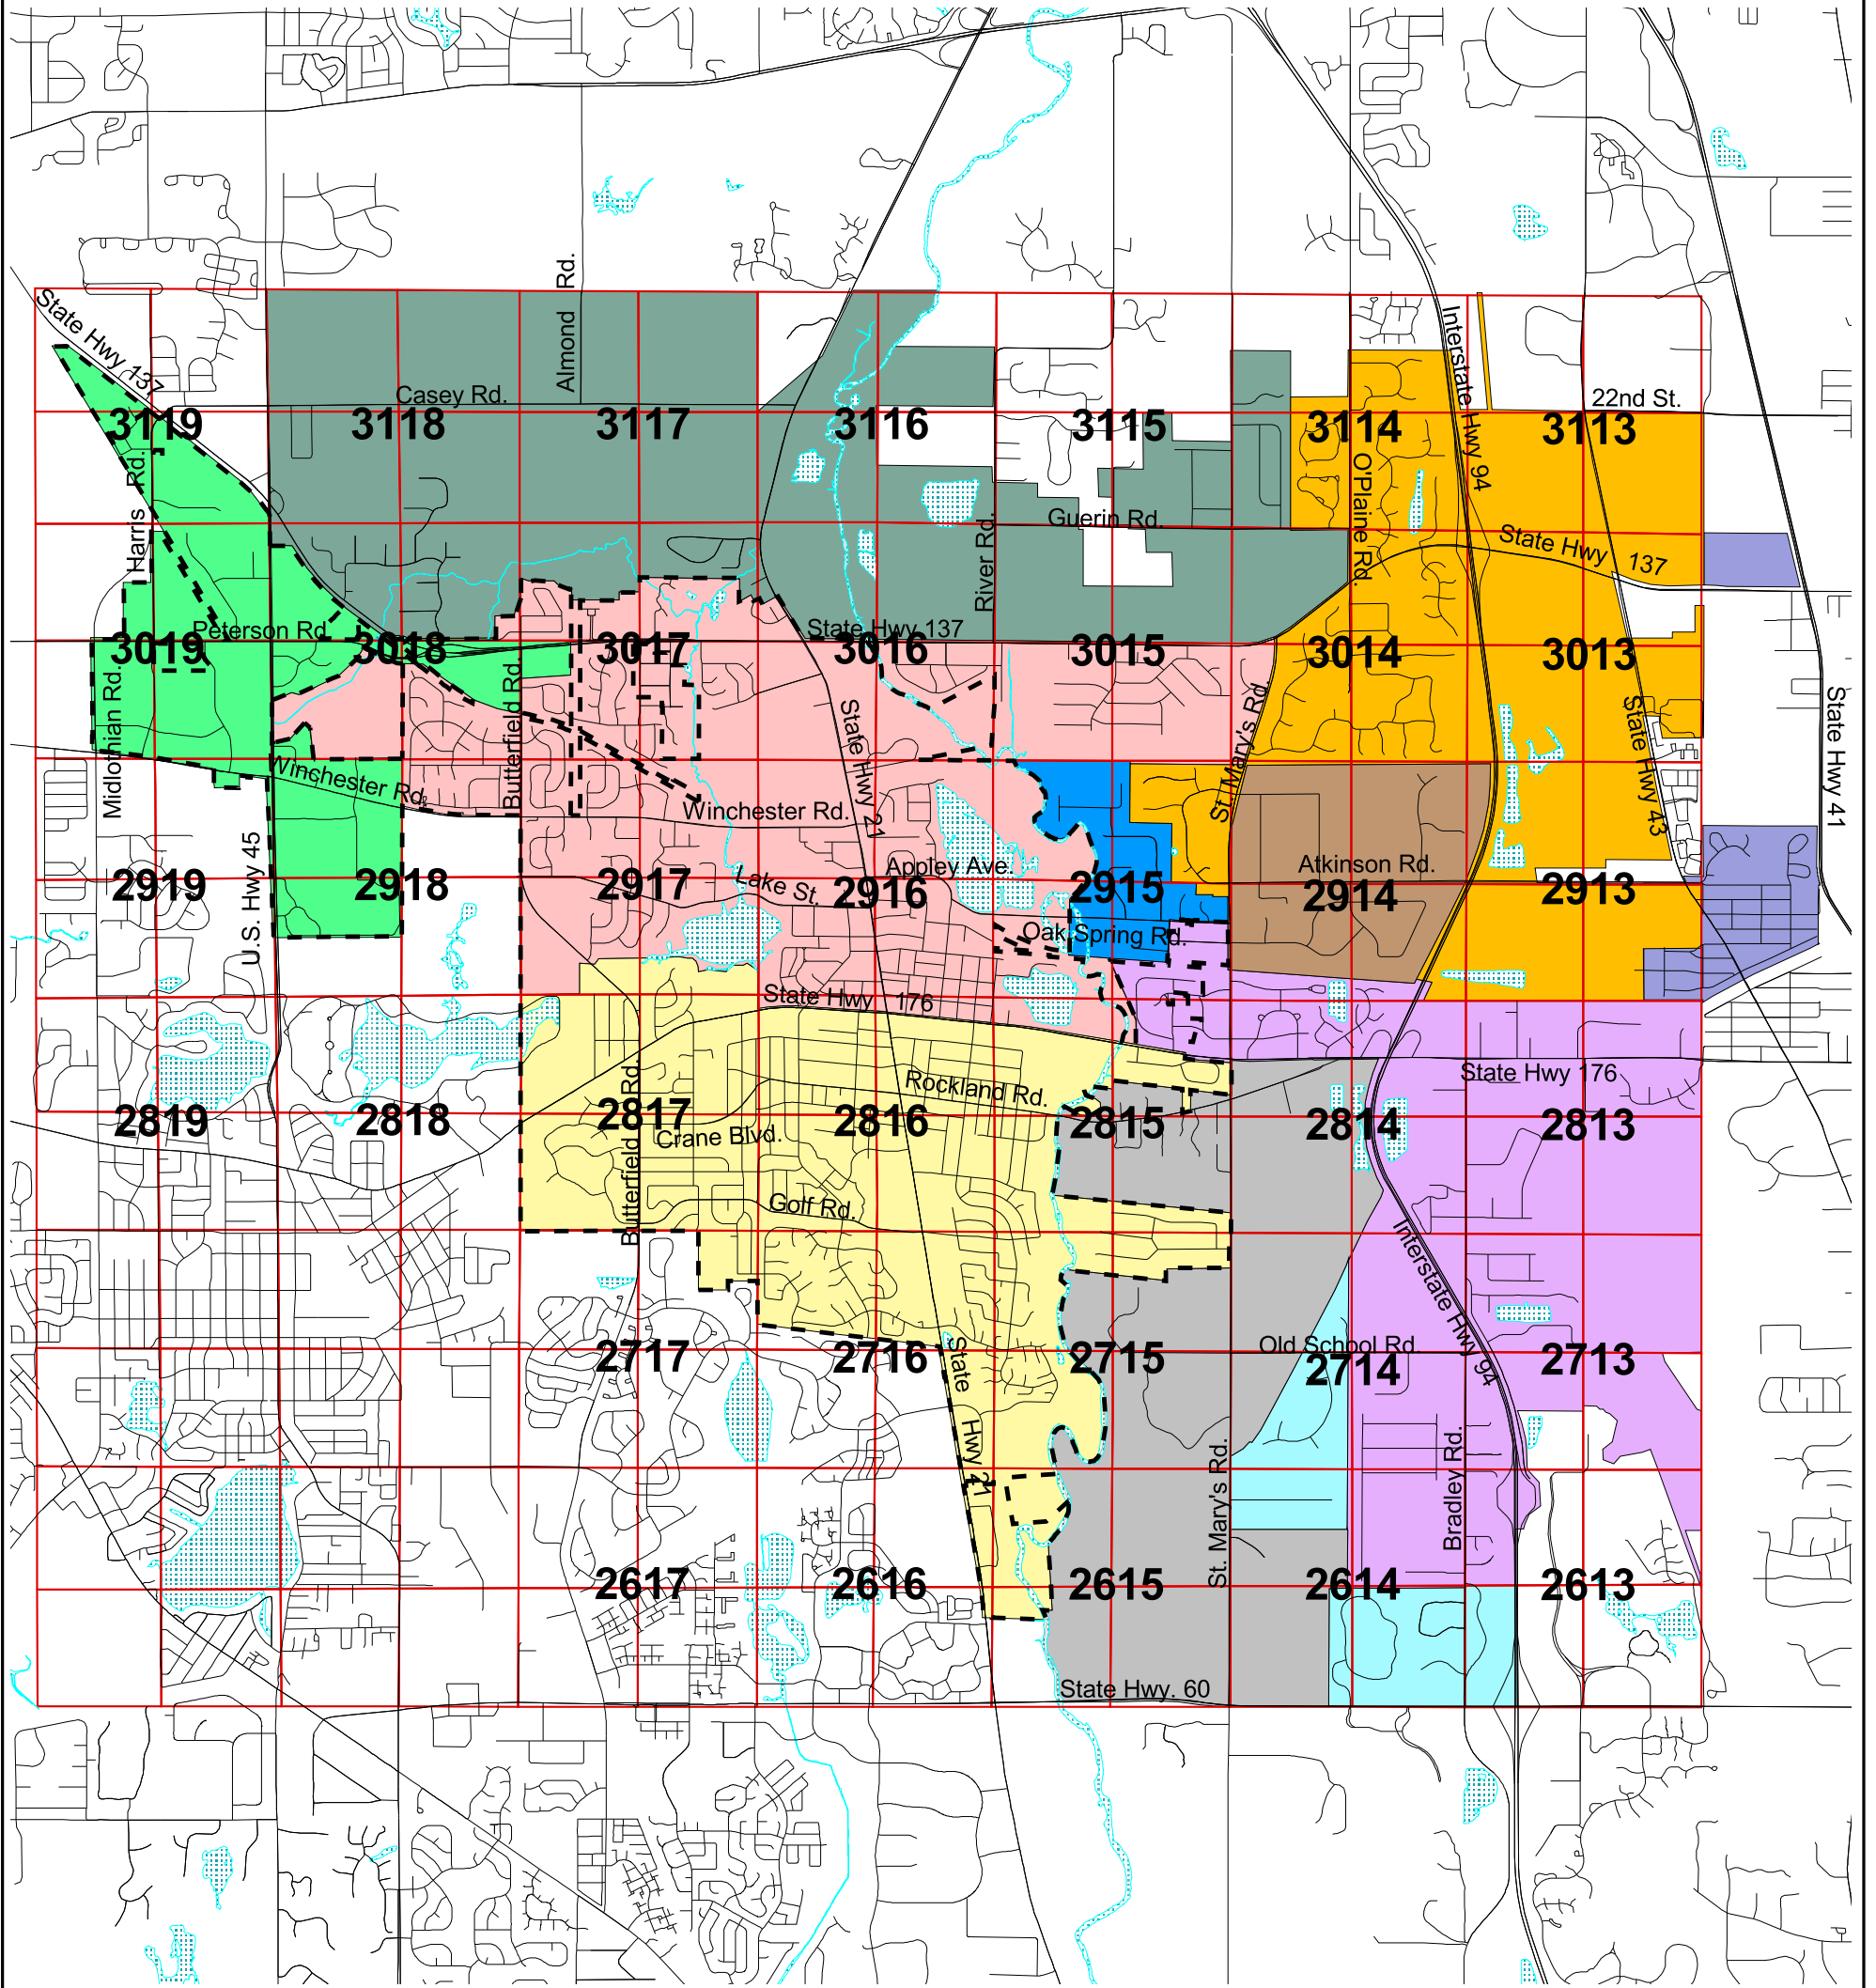

Village of Libertyville Fire Department Response Grids

Legend				
Response Areas		46 D		46 H
		46 A		46 I
		46 B		46 J
		46 C		46 K
		46 E		46 G
		46 F		