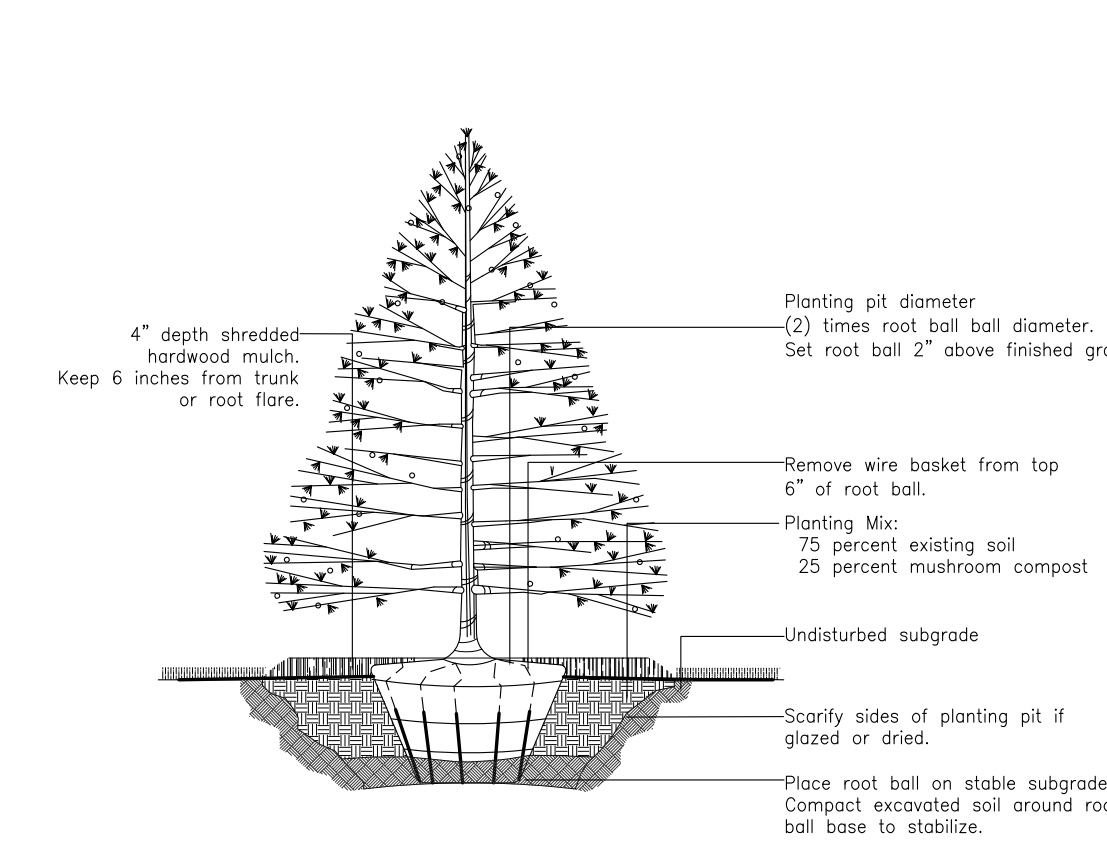

Evergreen Tree Planting

No Mow Seed Mix

Botanical Name	Common Name	Pounds per Acre
Festuca commutata	Longfellow II Chewings Fescue	50
Festuca obtusa	Nodding Fescue	50
Festuca ovina	Sheeps Fescue	50
Festuca rubra	Creeping Red Fescue	50

No Mow seed shall be covered with erosion control blanket.

Note

Perennial Planting