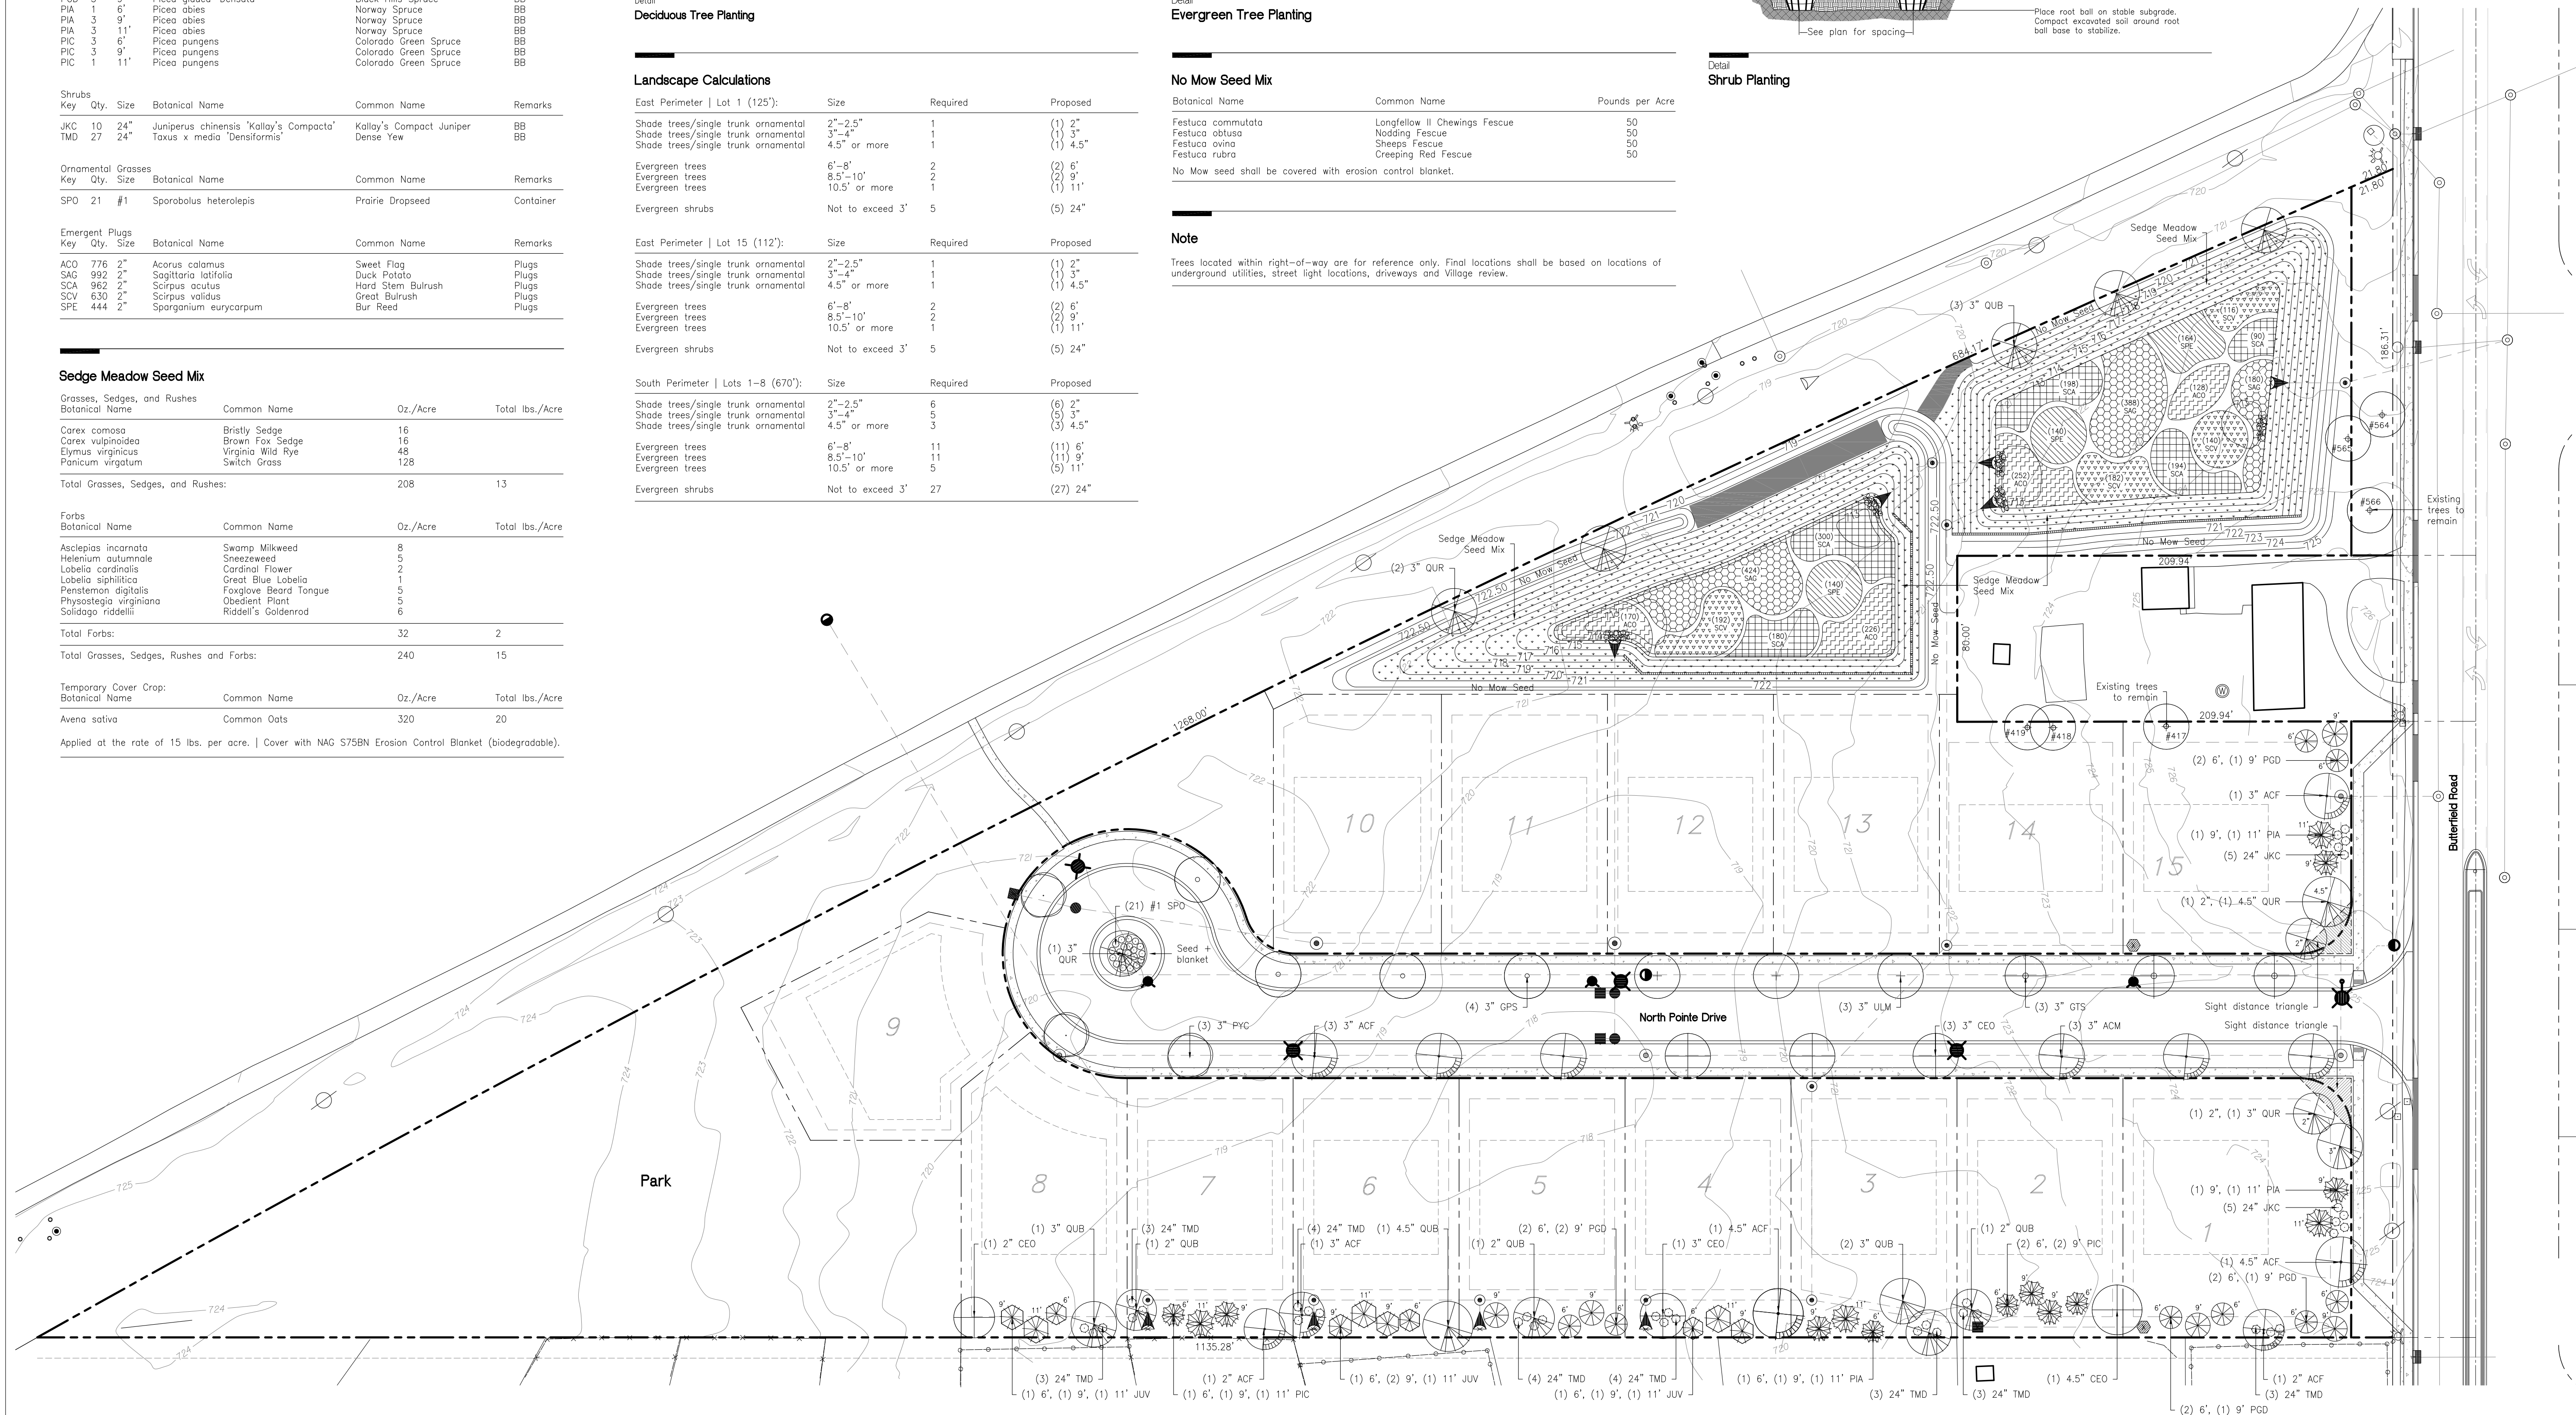

Shrub Planting

North Pointe Estates

Landscape Plan Concept

Number	Description	Date
4	For Review	05.09.17
3	For Review	05.02.17
2	For Review	02.24.17
1	For Review	10.25.16

Scale
1" = 40'

File
4585FF6A

Sheet
L10