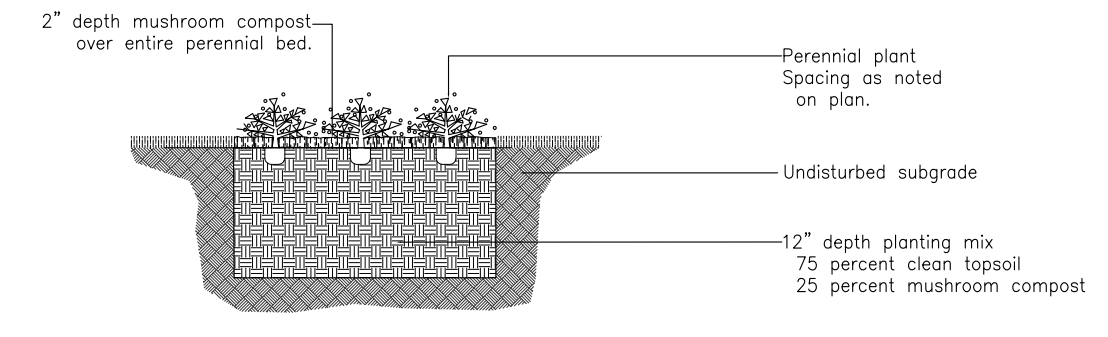

Perennial Planting