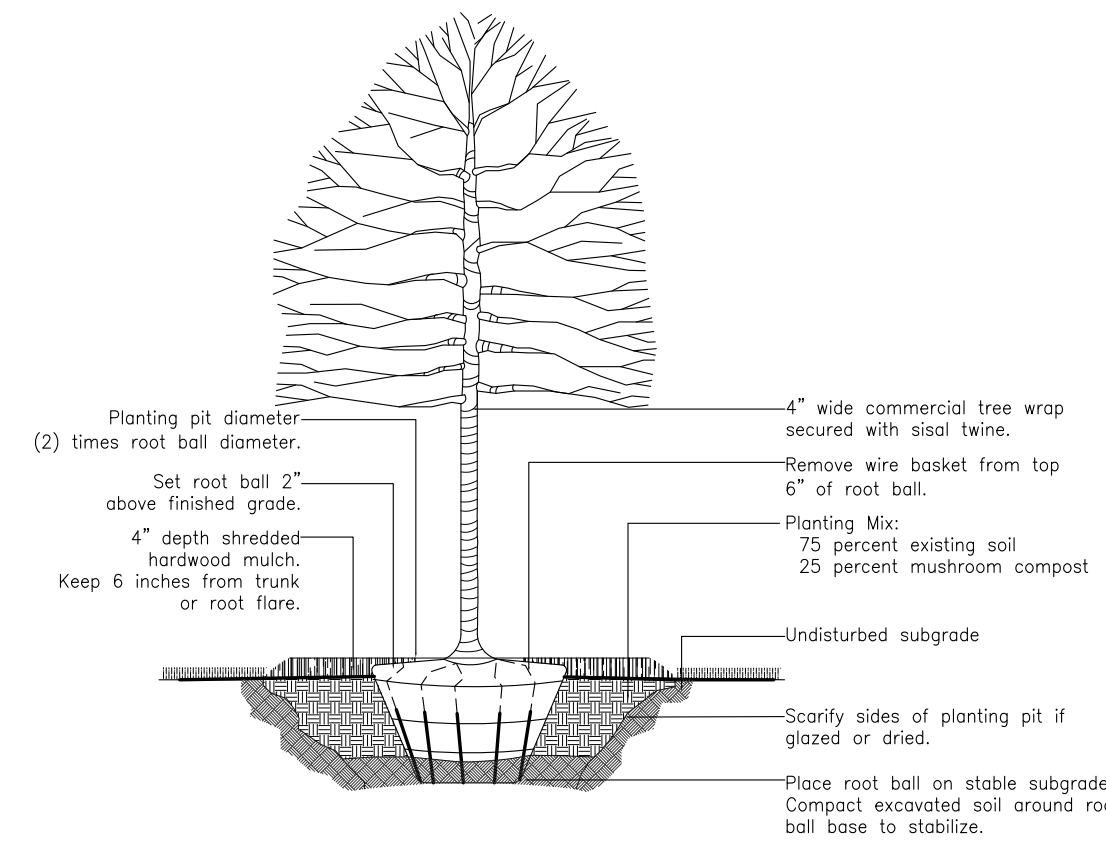

Key	Qty.	Size	Botanical Name	Common Name	Remarks
Shrubs					
KJC	10	24"	Juniperus chinensis 'Kallay's Compacta'	Kallay's Compact Juniper	BB
TMD	27	24"	Taxus x media 'Densiformis'	Dense Yew	BB

Key	Qty.	Size	Botanical Name	Common Name	Remarks
Ornamental Grasses					
SPO	21	#1	Sporobolus heterolepis	Prairie Dropseed	Container

Key	Qty.	Size	Botanical Name	Common Name	Remarks
Emergent Plugs					
ACO	776	2"	Acorus calamus	Sweet Flag	Plugs
SAC	992	2"	Sagittaria latifolia	Duck Potato	Plugs
SDA	962	2"	Scirpus acutus	Hard Stem Bulrush	Plugs
SCV	630	2"	Scirpus validus	Great Bulrush	Plugs
SPE	444	2"	Sparganium eurycarpum	Bur Reed	Plugs

Sedge Meadow Seed Mix

Botanical Name	Common Name	Oz./Acre	Total lbs./Acre
Carex comosa	Brittly Sedge	16	
Carex vulpinoidea	Brown Fox Sedge	16	
Elymus virginicus	Virginia Wild Rye	48	
Panicum virgatum	Switch Grass	128	
Total Grasses, Sedges, and Rushes:		208	13

Botanical Name	Common Name	Oz./Acre	Total lbs./Acre
Asclepias incarnata	Swamp Milkweed	8	
Helianthus autumnale	Sneezeweed	5	
Lobelia cardinalis	Cardinal Flower	2	
Lobelia siphilitica	Great Blue Lobelia	1	
Penstemon digitalis	Foxglove Beard Tongue	5	
Physostegia virginiana	Obedient Plant	5	
Solidago riddellii	Riddell's Goldenrod	6	
Total Forbs:		32	2
Total Grasses, Sedges, Rushes and Forbs:		240	15

Botanical Name	Common Name	Oz./Acre	Total lbs./Acre
Avena sativa	Common Oats	320	20

Deciduous Tree Planting

Landscape Calculations

East Perimeter | Lot 1 (125'):	Size	Required	Proposed
Shade trees/single trunk ornamental	2'-2.5"	1	(1) 2"
Shade trees/single trunk ornamental	3'-4"	1	(1) 3"
Shade trees/single trunk ornamental	4.5" or more	1	(1) 4.5"
Evergreen trees	6'-8'	2	(2) 6'
Evergreen trees	8.5'-10'	2	(2) 9'
Evergreen trees	10.5' or more	1	(1) 11'
Evergreen shrubs	Not to exceed 3'	5	(5) 24"

East Perimeter | Lot 15 (112'):	Size	Required	Proposed
Shade trees/single trunk ornamental	2'-2.5"	1	(1) 2"
Shade trees/single trunk ornamental	3'-4"	1	(1) 3"
Shade trees/single trunk ornamental	4.5" or more	1	(1) 4.5"
Evergreen trees	6'-8'	2	(2) 6'
Evergreen trees	8.5'-10'	2	(2) 9'
Evergreen trees	10.5' or more	1	(1) 11'
Evergreen shrubs	Not to exceed 3'	5	(5) 24"

South Perimeter | Lots 1-8 (670'):	Size	Required	Proposed
Shade trees/single trunk ornamental	2'-2.5"	6	(6) 2"
Shade trees/single trunk ornamental	3'-4"	5	(5) 3"
Shade trees/single trunk ornamental	4.5" or more	3	(3) 4.5"
Evergreen trees	6'-8'	11	(11) 6'
Evergreen trees	8.5'-10'	11	(11) 9'
Evergreen trees	10.5' or more	5	(5) 11'
Evergreen shrubs	Not to exceed 3'	27	(27) 24"