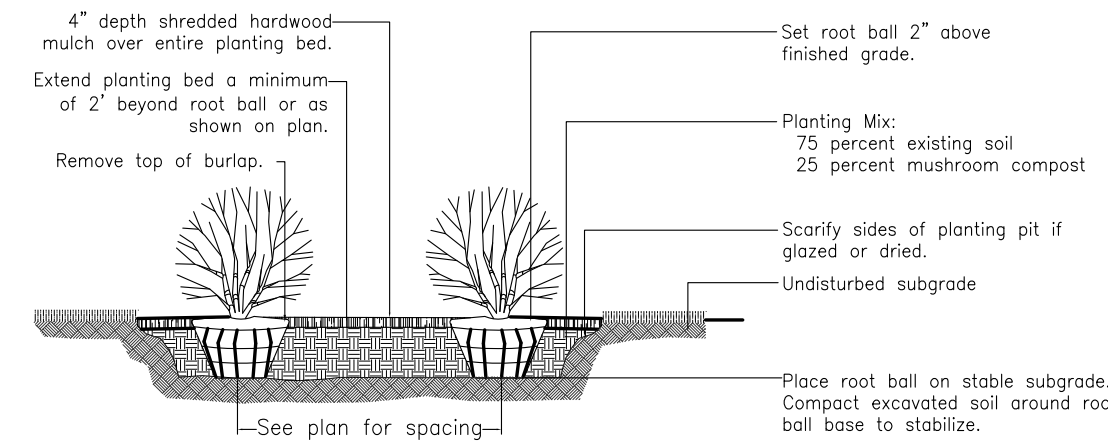

Plant List

Key	Qty.	Size	Botanical Name	Common Name	Remarks
Evergreens					
JUV	3	6'	Juniperus virginiana	Eastern Redcedar	BB
JUV	4	9'	Juniperus virginiana	Eastern Redcedar	BB
JUV	3	11'	Juniperus virginiana	Eastern Redcedar	BB
PGD	8	6'	Picea glauca 'Densata'	Black Hills Spruce	BB
PGD	5	9'	Picea glauca 'Densata'	Black Hills Spruce	BB
PIA	1	6'	Picea abies	Norway Spruce	BB
PIA	3	9'	Picea abies	Norway Spruce	BB
PIA	3	11'	Picea abies	Norway Spruce	BB
PIC	3	6'	Picea pungens	Colorado Green Spruce	BB
PIC	3	9'	Picea pungens	Colorado Green Spruce	BB
PIC	1	11'	Picea pungens	Colorado Green Spruce	BB

Key	Qty.	Size	Botanical Name	Common Name	Remarks
Shrubs					
KJC	10	24"	Juniperus chinensis 'Kallay's Compacta'	Kallay's Compact Juniper	BB
TMD	27	24"	Taxus x media 'Densiformis'	Dense Yew	BB

Key	Qty.	Size	Botanical Name	Common Name	Remarks
Ornamental Grasses					
SPO	21	#1	Sporobolus heterolepis	Prairie Dropseed	Container

Key	Qty.	Size	Botanical Name	Common Name	Remarks
Emergent Plugs					
ACO	776	2"	Acorus calamus	Sweet Flag	Plugs
SAC	992	2"	Sagittaria latifolia	Duck Potato	Plugs
SDA	962	2"	Scirpus acutus	Hard Stem Bulrush	Plugs
SCV	630	2"	Scirpus validus	Great Bulrush	Plugs
SPE	444	2"	Sparganium eurycarpum	Bur Reed	Plugs

Sedge Meadow Seed Mix

Botanical Name	Common Name	Oz./Acre	Total lbs./Acre
Carex comosa	Brittly Sedge	16	
Carex vulpinoidea	Brown Fox Sedge	16	
Elymus virginicus	Virginia Wild Rye	48	
Panicum virgatum	Switch Grass	128	
Total Grasses, Sedges, and Rushes:		208	13